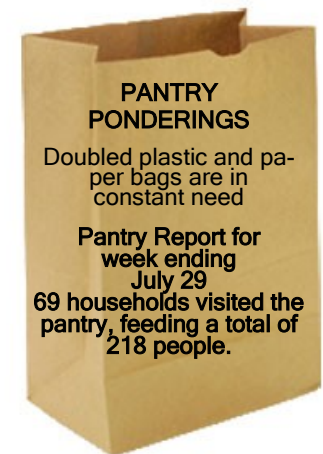

Men's Prayer Breakfasts, 2015

August 22, Nov 21, 8 A.M

August Birthdays and Anniversaries

4—Jennifer Wright
5—Kristen Pierce
7—Elizabeth Newton
8—John & Suzanne Branard, Gary & Lyn Newton, Esther Sutherland
13—Hy Reed
16—John & Margaret Wahtera
19—Eugene Foreman
21—Freddi Woodford
28—Paul and Belinda Cowdrey